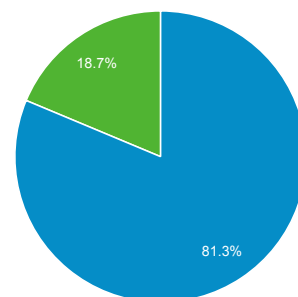

Oct 24, 2014 - Oct 24, 2015

Audience Overview

All Sessions
100.00%

Overview

Pageviews

Sessions
3,847,650

Users
768,742

Pageviews
10,672,230

Pages / Session
2.77

Avg. Session Duration
00:03:32

Bounce Rate
34.05%

% New Sessions
18.68%

Returning Visitor (blue) New Visitor (green)

Language	Sessions	% Sessions
1. en-us	3,371,369	87.62%
2. en-gb	184,707	4.80%
3. ar	176,956	4.60%
4. ar-ae	27,864	0.72%
5. fr	15,826	0.41%
6. en	7,922	0.21%
7. ar-eg	7,528	0.20%
8. ar-sa	6,852	0.18%
9. fr-fr	3,464	0.09%
10. ru	3,290	0.09%