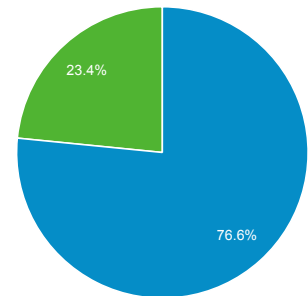

Jan 1, 2016 - Dec 31, 2016

Audience Overview

All Users
 100.00% Sessions

Overview

Pageviews

Sessions
1,905,753

Users
482,221

Pageviews
3,921,466

Pages / Session
2.06

Avg. Session Duration
00:02:36

Bounce Rate
62.55%

% New Sessions
23.43%

■ Returning Visitor ■ New Visitor

Language	Sessions	% Sessions
1. en-us	1,650,925	86.63%
2. en-gb	101,130	5.31%
3. ar	91,008	4.78%
4. ar-ae	13,764	0.72%
5. fr	10,157	0.53%
6. en	3,471	0.18%
7. en-ca	3,436	0.18%
8. ar-sa	2,879	0.15%
9. en-au	2,731	0.14%
10. ar-eg	2,684	0.14%