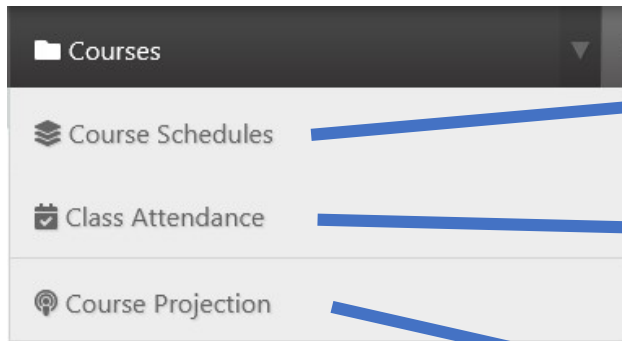

• Academics

يمكنكم رؤية السجل الأكاديمي
للدرجات بالضغط على
Academic Transcript

يمكنكم رؤية الخطة الدراسية
بالضغط على
Degree Audit

• Courses

يمكنكم رؤية الجدول الدراسي بالضغط
على
Course Schedule

يمكنكم رؤية الحضور والغياب بالضغط
على
Class Attendance

يمكنكم رؤية المواد المسموح التسجيل فيها للفصل
القادم بالضغط على
Course Projection

• Quick Links (can be viewed through home page or in the tabs)