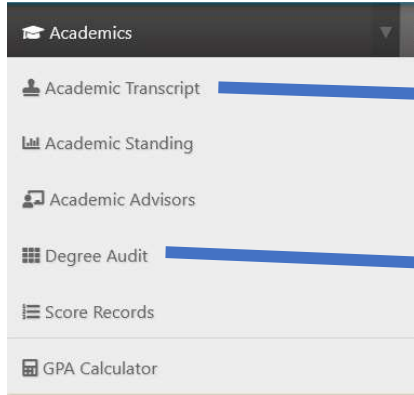

• Academics