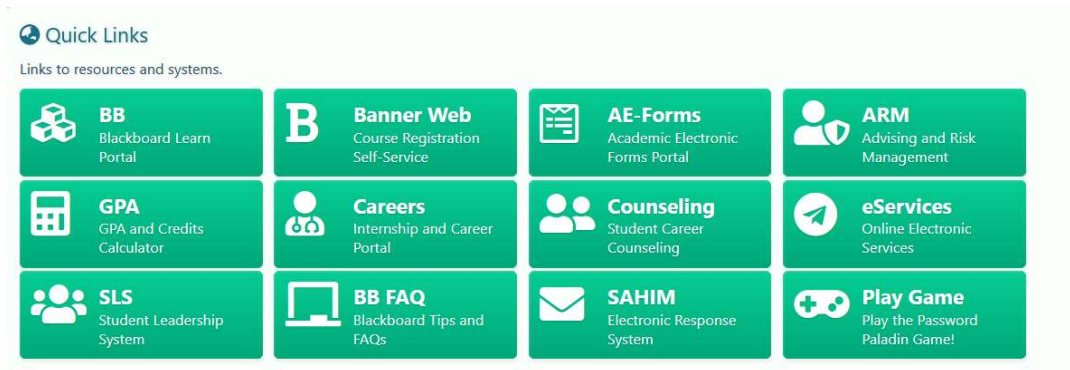

- Your Home page will show multiple tabs like “Academic”, “Courses”, “Quick Links”, etc..

The screenshot displays the Student Access Portal home page. The header includes navigation tabs for Home, Academics, Courses, Quick Links, and Help Center. The main content area is divided into several sections: 'About me' with student profile information (DXB - Day Program (Women), Current Status: Active (AS), Academic Standing: Good Standing (GS)), a 'Time Ticket Self-Registration' section for the 202121 - 2021 Fall Semester, and a 'Zayed University' section with highlights, news, and events. Key statistics are shown in green boxes: Cumulative GPA of 3.38, Today's Class on Thursday, Jul 01, 2021, and a ZU Messenger icon. A news banner at the bottom right mentions 'Zayed University amongst the 700 Qs World University Ranking'.

• Academics

يمكنكم رؤية السجل الأكاديمي
للدرجات بالضغط على
Academic Transcript

يمكنكم رؤية الخطة الدراسية
بالضغط على
Degree Audit

• Courses

يمكنكم رؤية الجدول الدراسي بالضغط
على
Course Schedule

يمكنكم رؤية الحضور والغياب بالضغط
على
Class Attendance

يمكنكم رؤية المواد المسموح التسجيل فيها للفصل
القادم بالضغط على
Course Projection

• Quick Links (can be viewed through home page or in the tabs)

- **Class Schedule**

يمكنكم رؤية الجدول الدراسي بالضغط
على **Class Schedules**