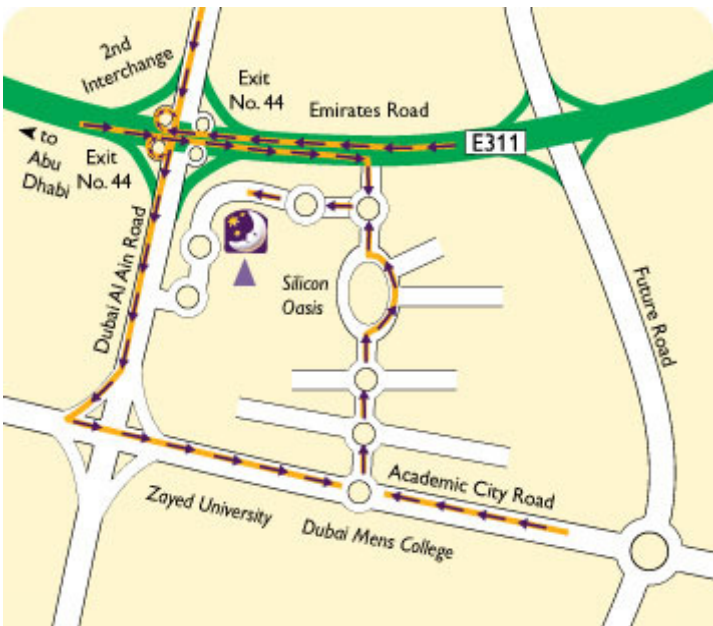

Premier Inn Dubai Silicon Oasis

Everything's Premier but the Price

Premier Inn is the UK's biggest hotel brand with almost 600 hotels and over 42,000 bedrooms.

Our first international hotel opened in Dubai in 2008, a 308 bedroom property in **Dubai Investments Park**, followed by the opening of a 230 bedroom hotel at **Dubai Silicon Oasis** in 2009 & another 281 bedroom at **Dubai International Airport** in January 2010.

Location

Located in Dubai Silicon Oasis (The integrated Technology Park in Dubai) on Emirates Road, Premier Inn is ideally located about 15 minutes traffic-less drive from **Dubai International Airport** & from all tourist attractions & renowned shopping malls in Dubai.

Directions

Our hotel is located just off Emirates Road near to the Silicon Oasis headquarters building. From Emirates Road northbound take the slip road for Al Ain/Silicon Oasis and follow this alongside Emirates Rd until you see the hotel on the right, then turn right in to Silicon Oasis.

From Emirates Road southbound take the Al Ain Rd then, after passing under Emirates Rd, turn right as if to join Emirates Rd northbound and follow the directions above.

Alternatively enter Silicon Oasis from Academic City Road. The hotel is situated just south of the Silicon Oasis Headquarters building.

Contact us

Phone:	+971 4 382 1555
Fax :	+971 4 382 1666
Reception 24 Hr e-mail:	dso@mena.premierinn.com
Reservation e-mail:	reservations.dso@mena.premierinn.com
Web Page:	www.premierinn.ae